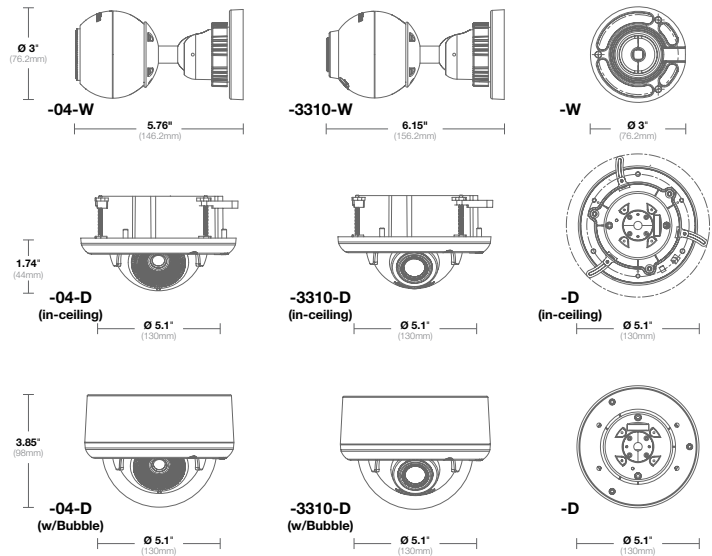

Environmental	Operating temperature	-5°C (-23°F) to +50°C (122°F)
	Humidity	0% to 90% (non-condensing)
	Stable image temperature	0°C (32°F) to +50°C (122°F)
	Storage temperature	-20°C (-4°F) to +60°C (140°F)

General Electrical	Digital Input	General purpose opto-coupled	
	Digital Output	General purpose opto-coupled (non -A)	
	Power Over Ethernet	PoE 802.3af, Class 2	
	Auxiliary Power	12-48V DC, 24V AC	
	Max Power Consumption	AV1145 / AV2145	5.0 Watts DC Power
	AV3145 / AV5145	5.3 Watts DC Power	
	AV2146 / AV3146	6.0 Watts DC Power	

Audio Electrical (-A models only)	Streaming	Two-way
	Compression	G.711 PCM 8 kHz
	Input/Output	Integrated microphone / line output

Mechanical	Casing	-W	Die-cast aluminum 3" metal ball and mount
		-D	Plastic surface/in-ceiling dome w/ Acrylic bubble
Lens		-3310	External lens adjustment for zoom, focus and iris
		-04	External lens adjustment for focus
Gimbal	Easy 3-axis camera adjustment w/360° pan, 90° tilt and 360° z-axis		
Dimensions	-04-W	Ø 3" (76.2mm) x 5.76" H (146.2mm)	
	-3310-W	Ø 3" (76.2mm) x 6.15" H (156.2mm)	
	-D (in-ceiling)	Ø 5.1" (130mm) x 1.74" H (44mm)	
	-D (surface mount w/ bubble)	Ø 5.1" (130mm) x 3.85" H (98mm)	
Weight		Camera Unit	Packaged
	-W	1.2lbs (0.54kg)	2.0lbs (0.9kg)
	-D	1.2lbs (0.54kg)	1.9lbs (0.86kg)
Dome Color	-LG	Light Gray Dome	

Accessories	D4S-WMT-B	Black wall mount with 3/4" NPT standard
	D4S-CMT-B	Black ceiling mount with 3/4" NPT standard
	D4S-WMT	Wall mount with 3/4" NPT standard
	D4S-CMT	Ceiling mount with 3/4" NPT standard
	SV-EBA	Electrical box adapter
	SV-JBA	Junction box adapter